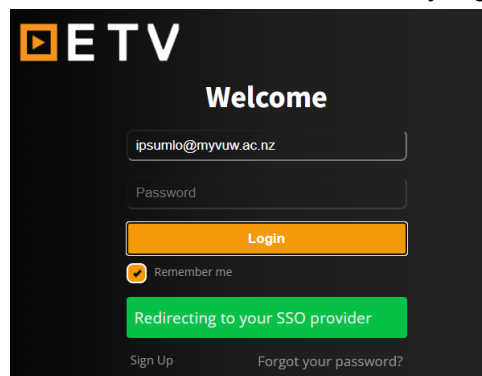

Watching foreign language TV

What is eTV?

eTV is an online service that gives you access to **live-streamed and recorded programmes** from a range of New Zealand and **international** television channels.

Do I need to register?

No. All you need is your VUW (ITS) **username** and **password**.

How to stream live foreign language channels

1 Open your **browser** of choice and go to etv.nz.

2 Click on the 'LOGIN' button. On the next page type in your **@myvuw.ac.nz** email address and press the Login button where you will be redirected to the university login.

3 If you are already logged in the school network you will automatically be logged in; otherwise enter in your student username and password to log in.

4 Click on the **Live Channels** button, then select **Television**, and scroll down and **click on the icon of the channel** you want to watch. The channel will start streaming. You can click on the **Schedule** link to view upcoming scheduled programmes.