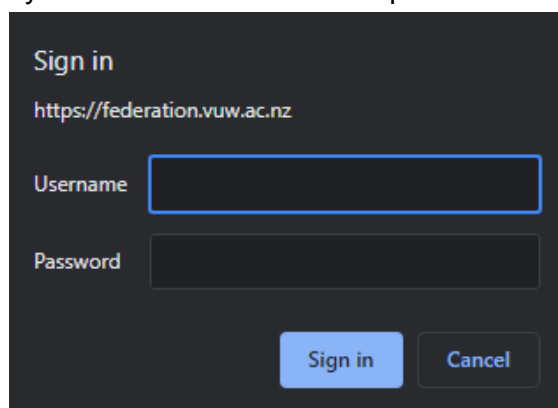

Watching foreign language TV

What is eTV?

eTV is an online service that gives you access to **live-streamed and recorded programmes** from a range of New Zealand and **international** television channels.

Do I need to register?

No. All you need is your VUW (ITS) **username** and **password**.

How to stream live foreign language channels

1 Open your **browser** of choice and go to etv.nz.

2 Click on the 'LOGIN' button. On the next page type in your **@myvuw.ac.nz** email address and press the Login button where you will be redirected to the university login.

3 If you are already logged in the school network you will automatically be logged in; otherwise enter in your student username and password to log in.

4 Click on the **Live Channels** button, then select **Television**, and scroll down and **click on the icon of the channel** you want to watch. The channel will start streaming. You can click on the **Schedule** link to view upcoming scheduled programmes.