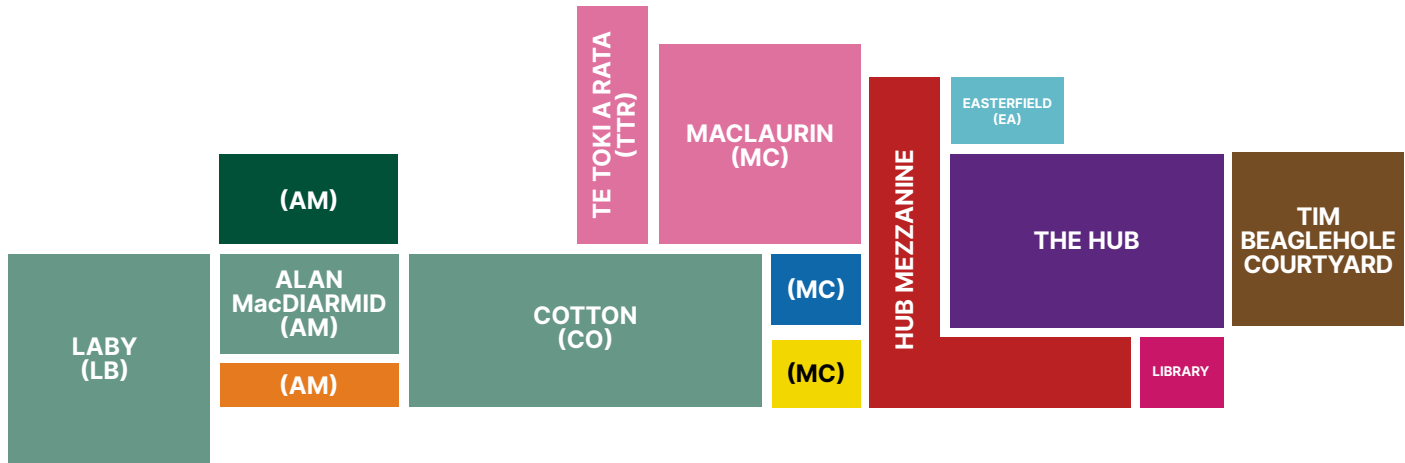

Open Day

Kelburn Campus floor plan

 STEM Town—Engineering, Health, and Science (CO, AM, LB foyers and AM102–104)

 Māori home base (AM103)

 Pasifika home base (AM101)

 Student services expo (TTR, MC foyers)

 Architecture and Design Innovation (satellite—primary base is at Te Aro campus) (MC, outside MCLT103)

 Commerce and Law (satellite—primary base is at Pipitea campus) (MC, outside MCLT103)

 Education and Humanities and Social Sciences expo (Hub mezzanine)

 International students' home base and Muslim prayer space (EA, Level 2)

 Info desk, bag check, campus tours, and performance space (Hub main floor)

 Library chill-out space (Library, Level 2)

 Food trucks (Tim Beaglehole Courtyard)