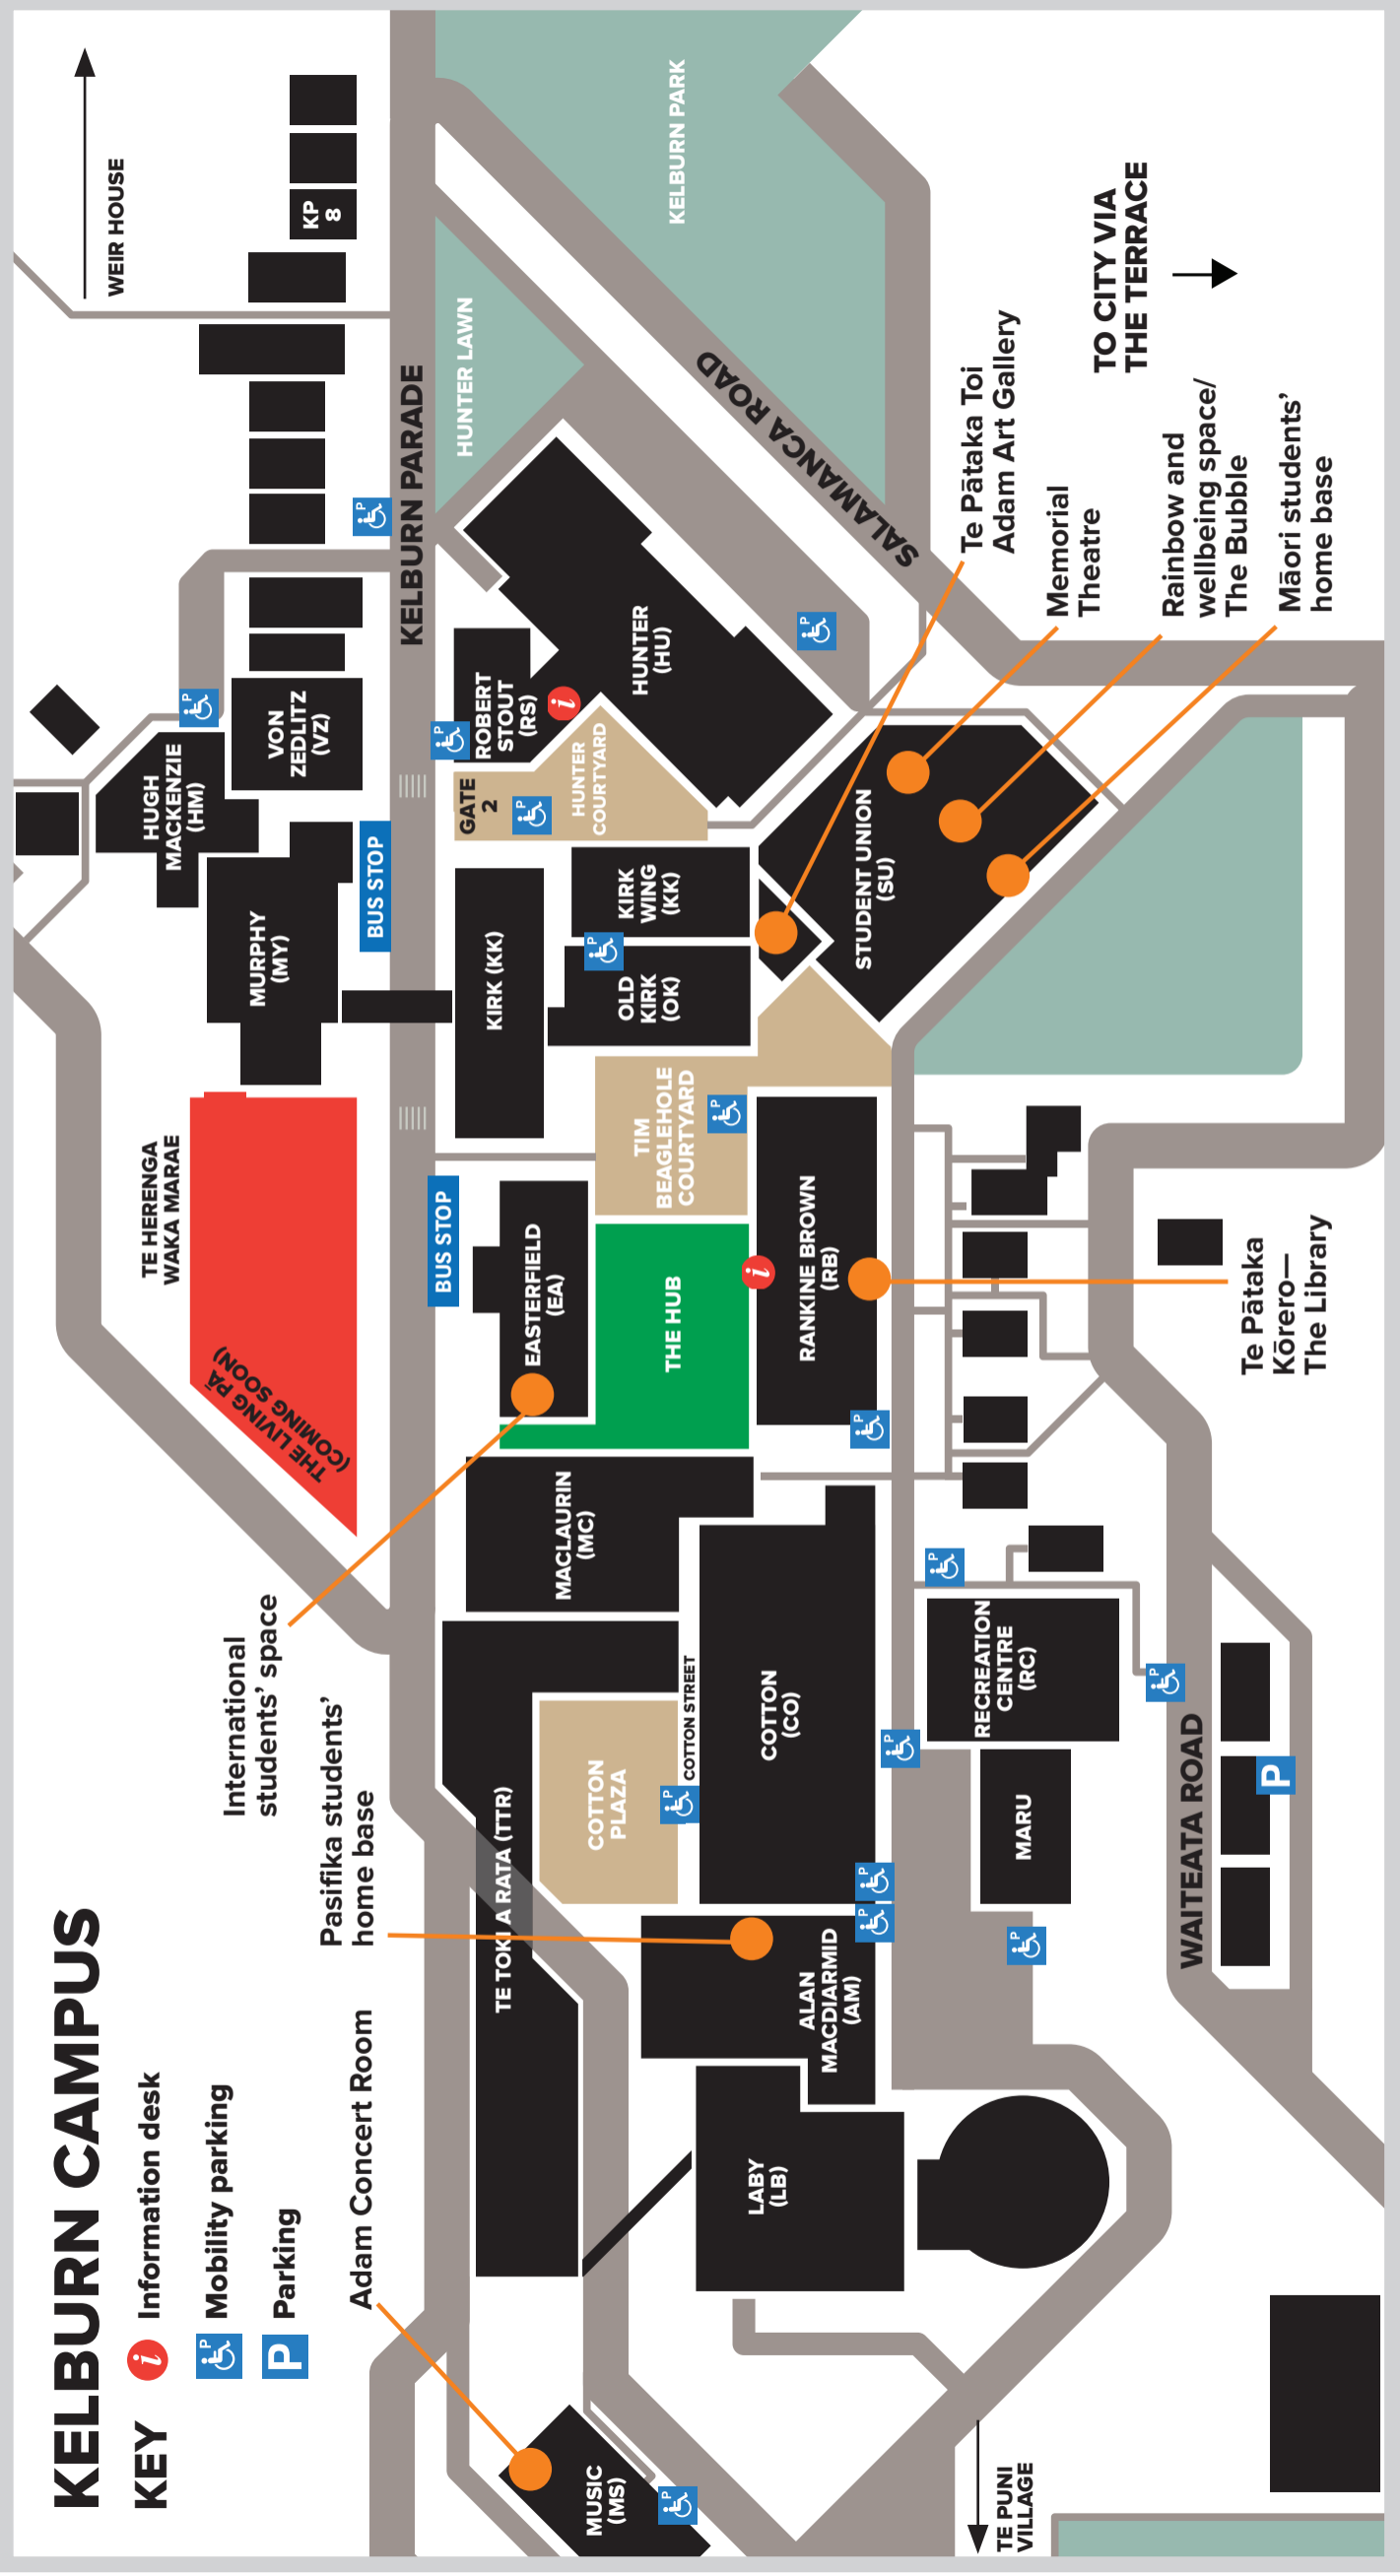

KELBURN CAMPUS

- KEY**
-  Information desk
 -  Mobility parking
 -  Parking

International students' space

Pasifika students' home base

Adam Concert Room

TE HERENGA WAKA MARAE
(THE LIVING PA
COMING SOON)

TO CITY VIA
THE TERRACE

Rainbow and wellbeing space/
The Bubble
Māori students' home base

Te Pātaka Toi
Adam Art Gallery

Memorial Theatre

Te Pātaka Kōrero—
The Library

WEIR HOUSE

 P

BUS STOP

BUS STOP