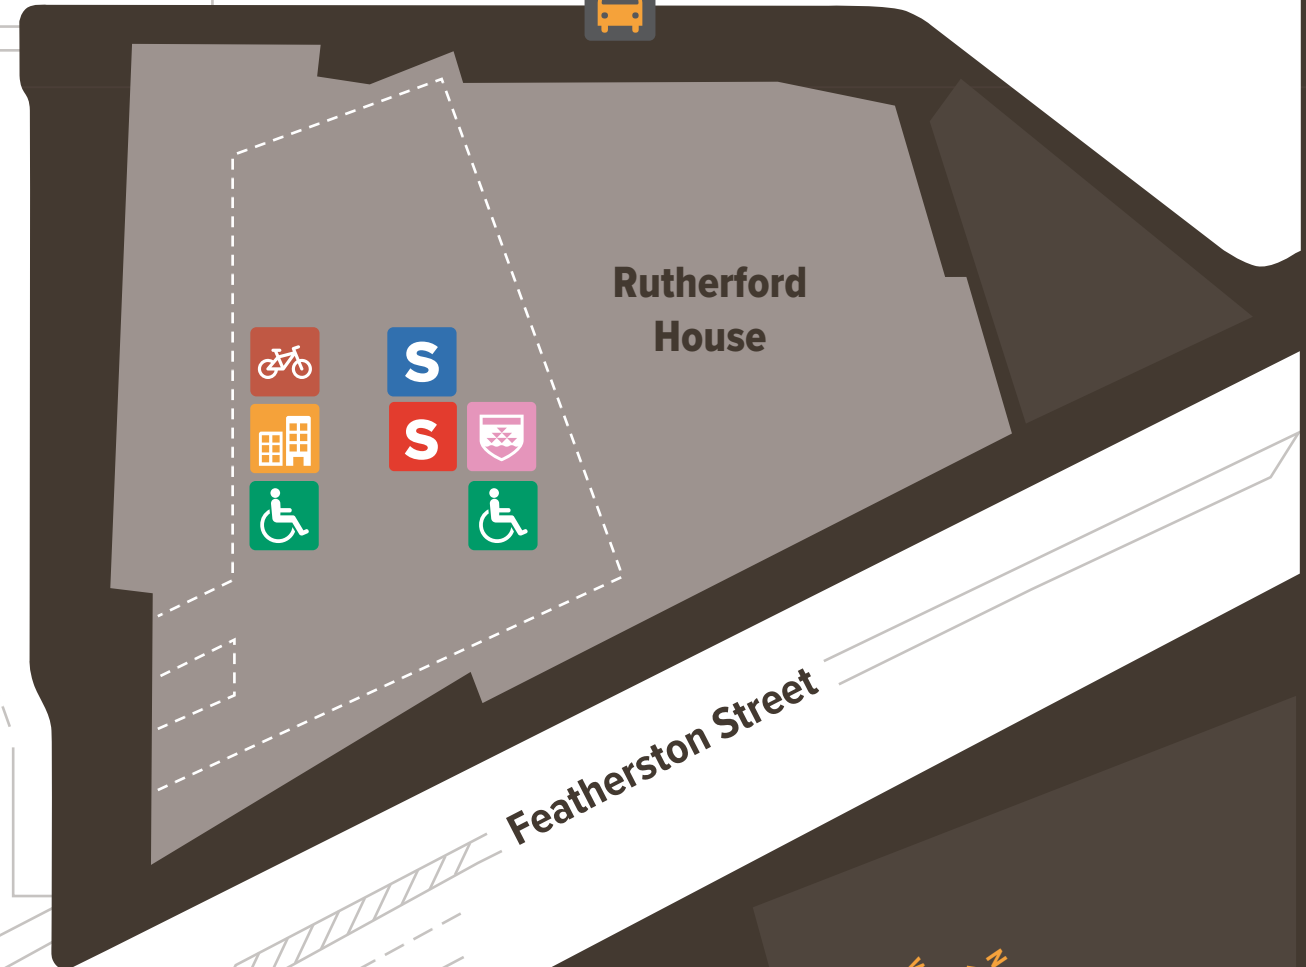

# Staff & Student Parking

Wellington Cenotaph

Parliament Grounds

Lambton Quay

Wellington Bus Station

Whitmore Street

Featherston Street

Bunny Street

Key:

-  Staff Mobility Parking
-  Visitor Parking
-  Student Mobility Parking
-  Paid Parking
-  Service Parking
-  Motorcycle Parking
-  University Fleet Parking
-  Tenant Parking
-  Cycle Cage
-  Staff Parking