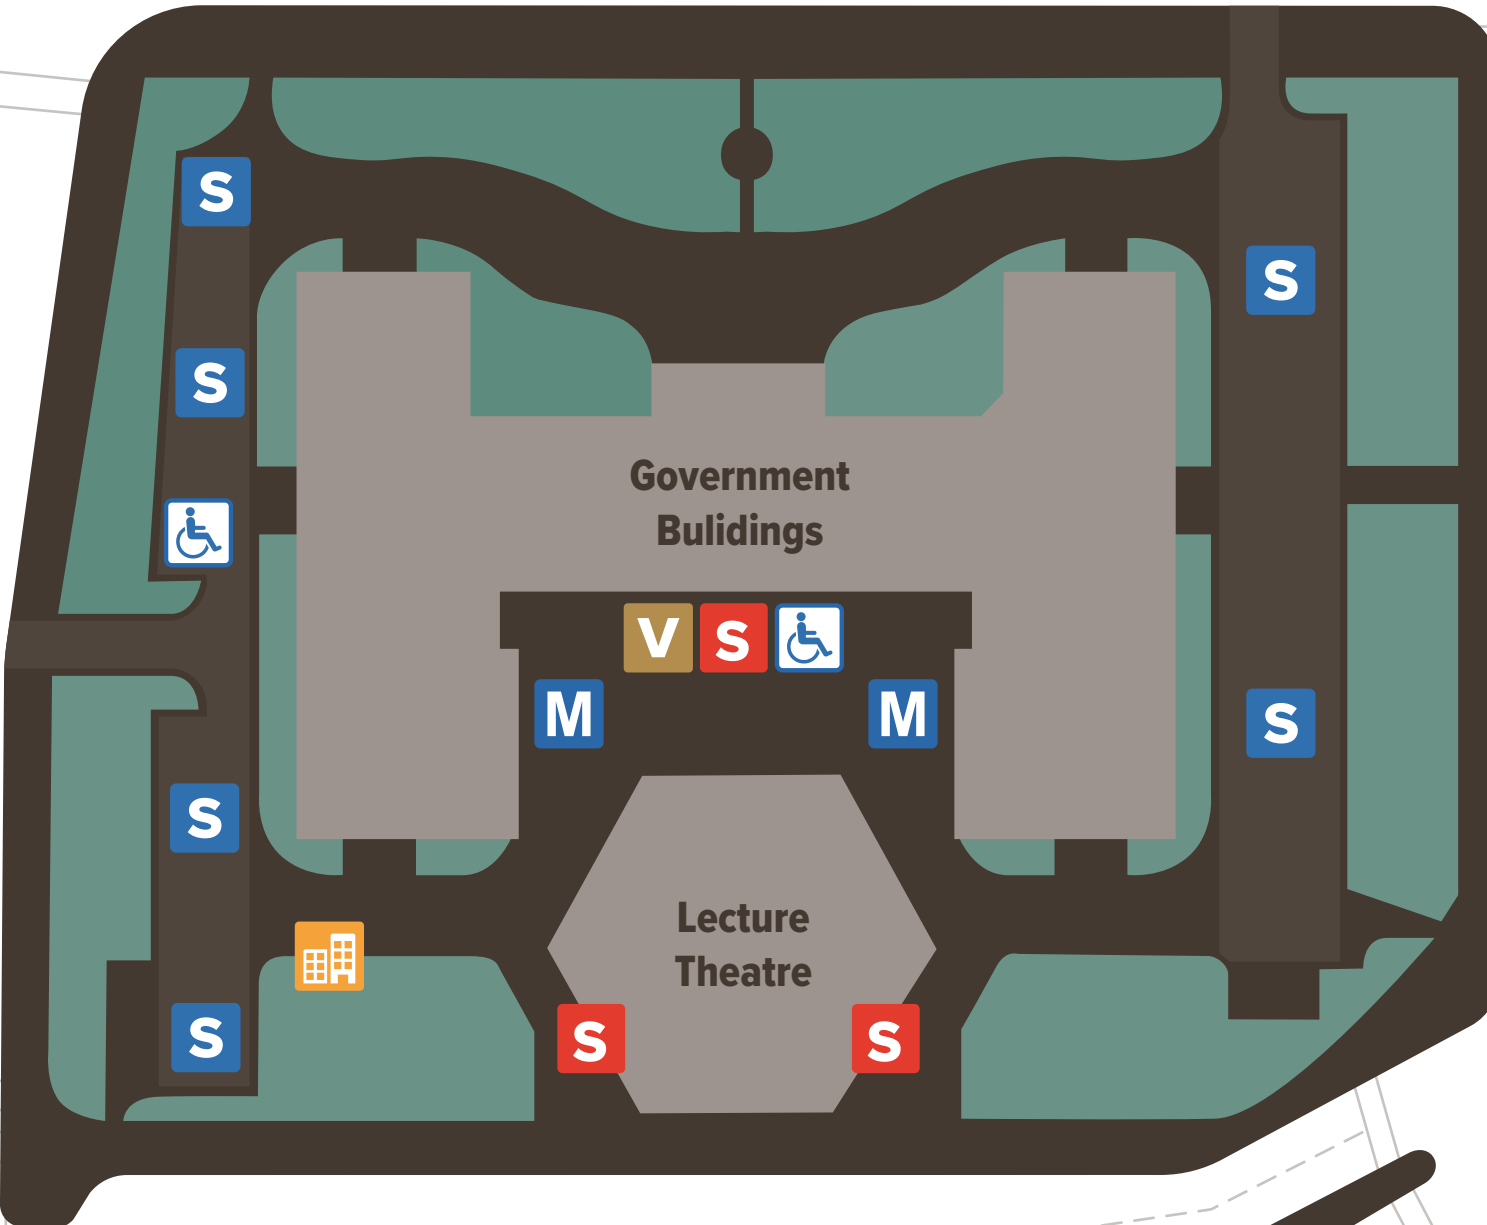

# Staff & Student Parking

Wellington Cenotaph

Parliament Grounds

Lambton Quay

Wellington Bus Station

Whitmore Street

Featherston Street

Bunny Street

Key:

-  Staff Mobility Parking
-  Visitor Parking
-  Student Mobility Parking
-  Paid Parking
-  Service Parking
-  Motorcycle Parking
-  University Fleet Parking
-  Tenant Parking
-  Cycle Cage
-  Staff Parking