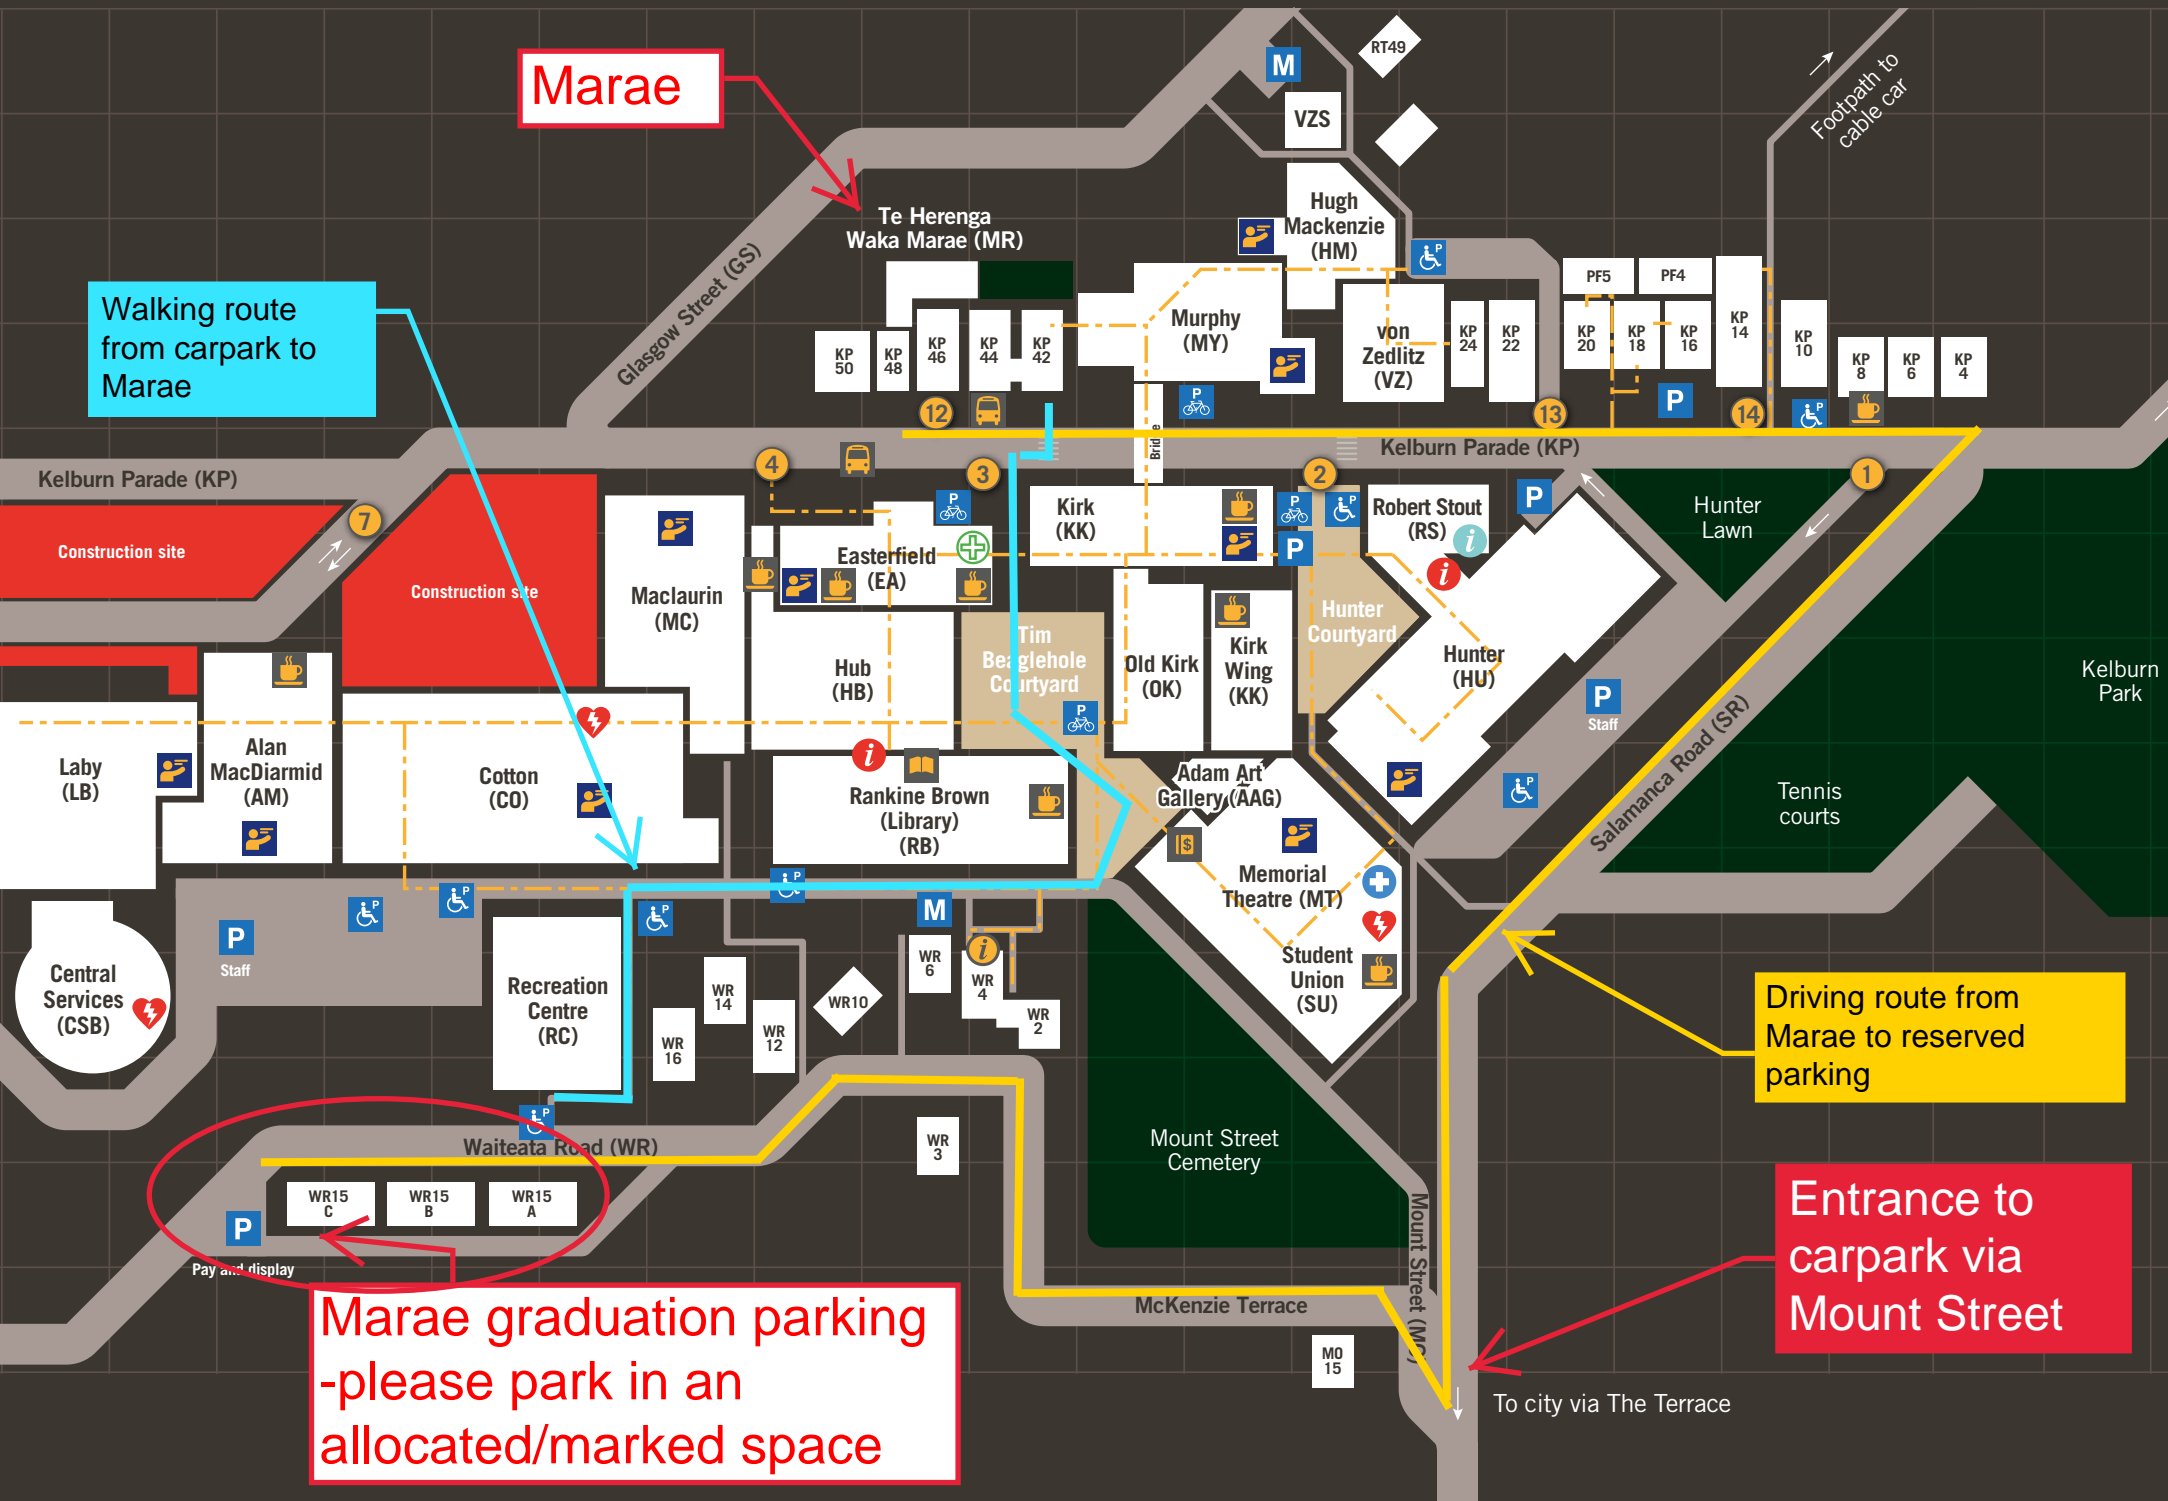

Marae

Walking route from carpark to Marae

Driving route from Marae to reserved parking

Entrance to carpark via Mount Street

Marae graduation parking - please park in an allocated/marked space

Kelburn Parade (KP)

Construction site

Construction site

Laby (LB)

Alan MacDiarmid (AM)

Cotton (CO)

Maclaurin (MC)

Easterfield (EA)

Hub (HB)

Tim Beaglehole Courtyard

Rankine Brown (Library) (RB)

Old Kirk (OK)

Kirk Wing (KK)

Adam Art Gallery (AAG)

Memorial Theatre (MT)

Student Union (SU)

Recreation Centre (RC)

Waitata Road (WR)

WR15 C

WR15 B

WR15 A

Mount Street Cemetery

McKenzie Terrace

MO 15

To city via The Terrace